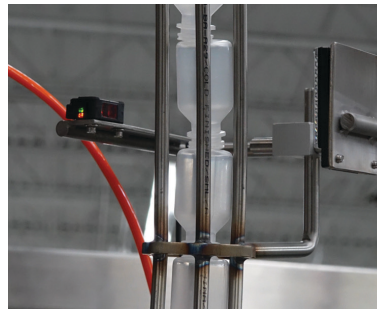

### OPTIONS:

Ionized Air Rinsing

Reject Handling

- Hopper upgrades
- Discharge conveyor and Down Bottle Reject System
- Adjustable and toolless change parts
- Frame upgrade to stainless steel
- UL panel
- Validation support documentation

### OPERATION:

An operator loads empty bottles into a hopper. An elevator transports the bottles to the sorter. Bottles exit through a chute. At the base of the chute, a fixed pocket guides the bottle through a rail assembly, which can be fabricated to invert the bottles for an ionizing air rinse station and/or final orientation. The fixed pocket discharges the bottle onto a conveyor.