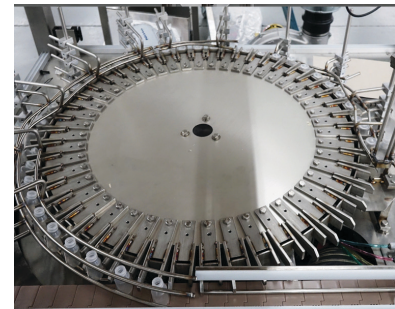

Reminder Ask about our excellent track record of on-time deliveries and industry-leading FATs. Better yet, read what our clients have to say: www.omegadesign.com/testimonials